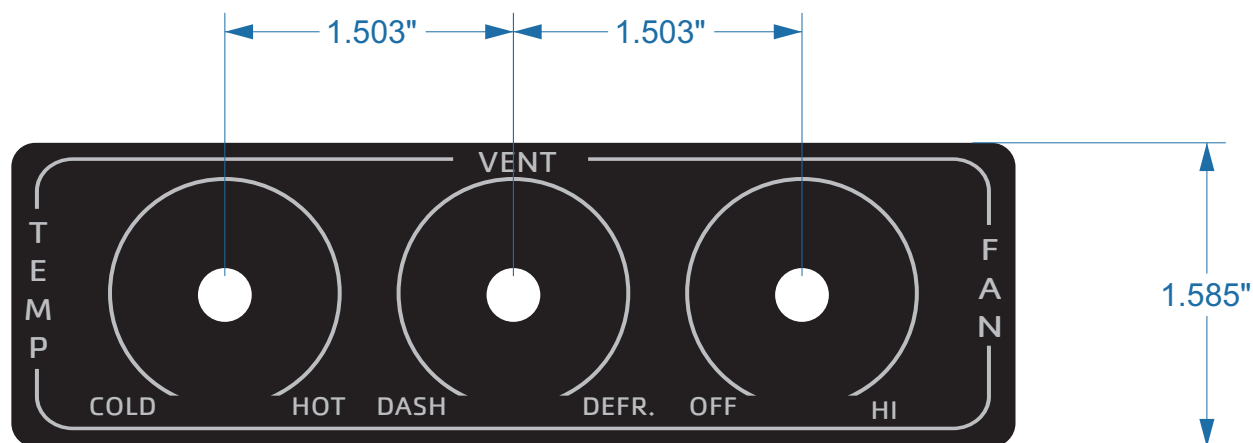

PROOF PAGE

Please Verify the following Proof:

CHECK SPELLING, HOLE SIZE, CORNERS, INFORMATION, AND LAYOUT CAREFULLY.

You are subject to charge for errors/ changes after proof is approved.

Scale is 1:1

Color and texture will vary from actual material

Please e-mail your sales representative to confirm your order or to make any changes.

A \$50.00 art fee will be charged for any orders that are cancelled after a proof is created.

Work Order #:	63079
Material:	Silver Aluma-Tough
Size (w x h):	5.23" x 1.585" rectangle
Corners:	Rounded 1/8"
Thickness:	.020"
Quantity:	1
Material Color / Text Color:	Black / Silver
Font:	Modern
No. of Holes / Hole Size:	Three .28" Holes
Hole Placement:	see above, centered vertically
Backer:	3M Adhesive
Proof Setup By:	Jacob